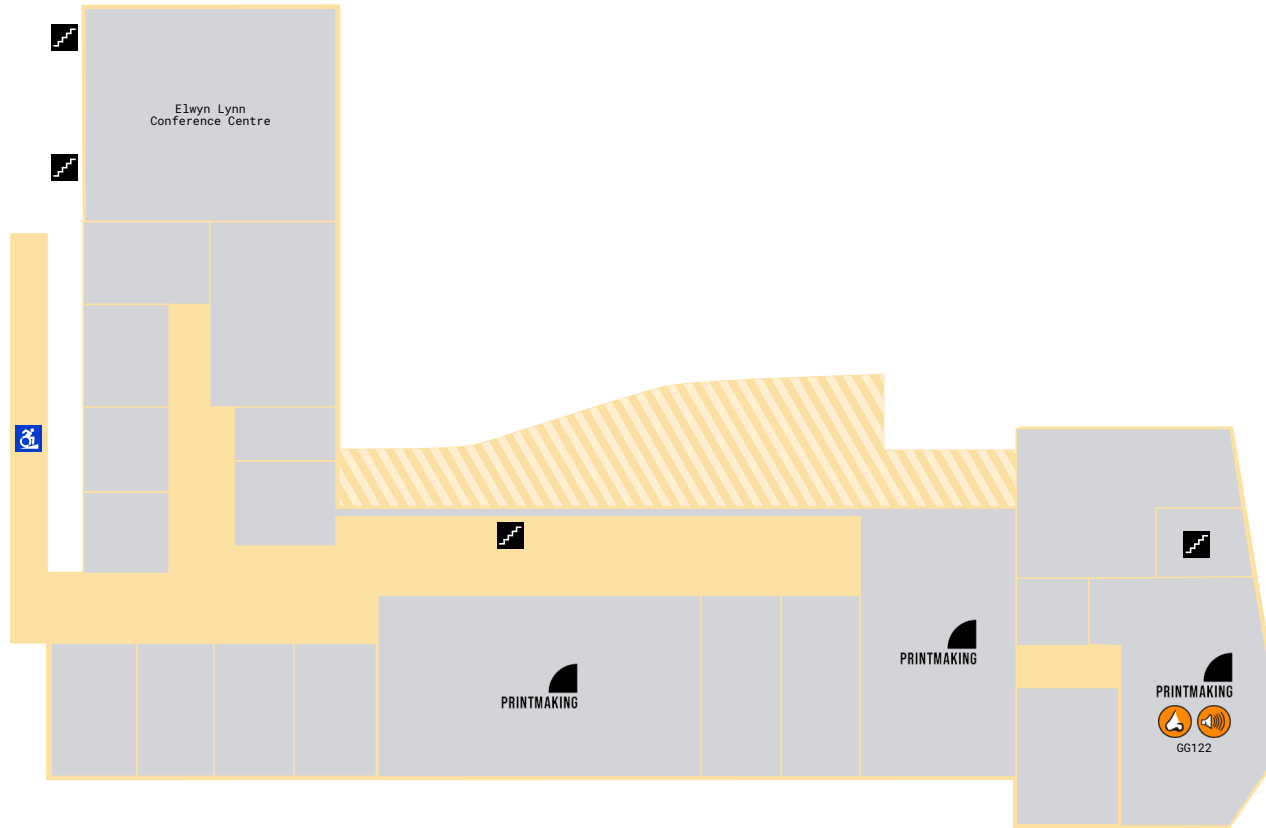

Paddington Campus Sensory Map

Block G Ground Floor

- Quiet area
- Loud / noisy
- Strong smells
- Intense colour
- Bright / changing light

- | | | |
|--------------------|--------------------|-------------|
| Parking | Toilets | Shuttle bus |
| Accessible parking | All gender toilets | Bike rack |
| Accessible gate | Elevator | Entry gate |
| Ramp | Stairs | Help point |

UNSW Paddington campus is located on the unceded territory of the Gadigal people

Paddington Campus Sensory Map

Block G First Floor

- Quiet area
- Loud / noisy
- Strong smells
- Intense colour
- Bright / changing light

Greens Rd

- | | | |
|--------------------|--------------------|-------------|
| Parking | Toilets | Shuttle bus |
| Accessible parking | All gender toilets | Bike rack |
| Accessible gate | Elevator | Entry gate |
| Ramp | Stairs | Help point |