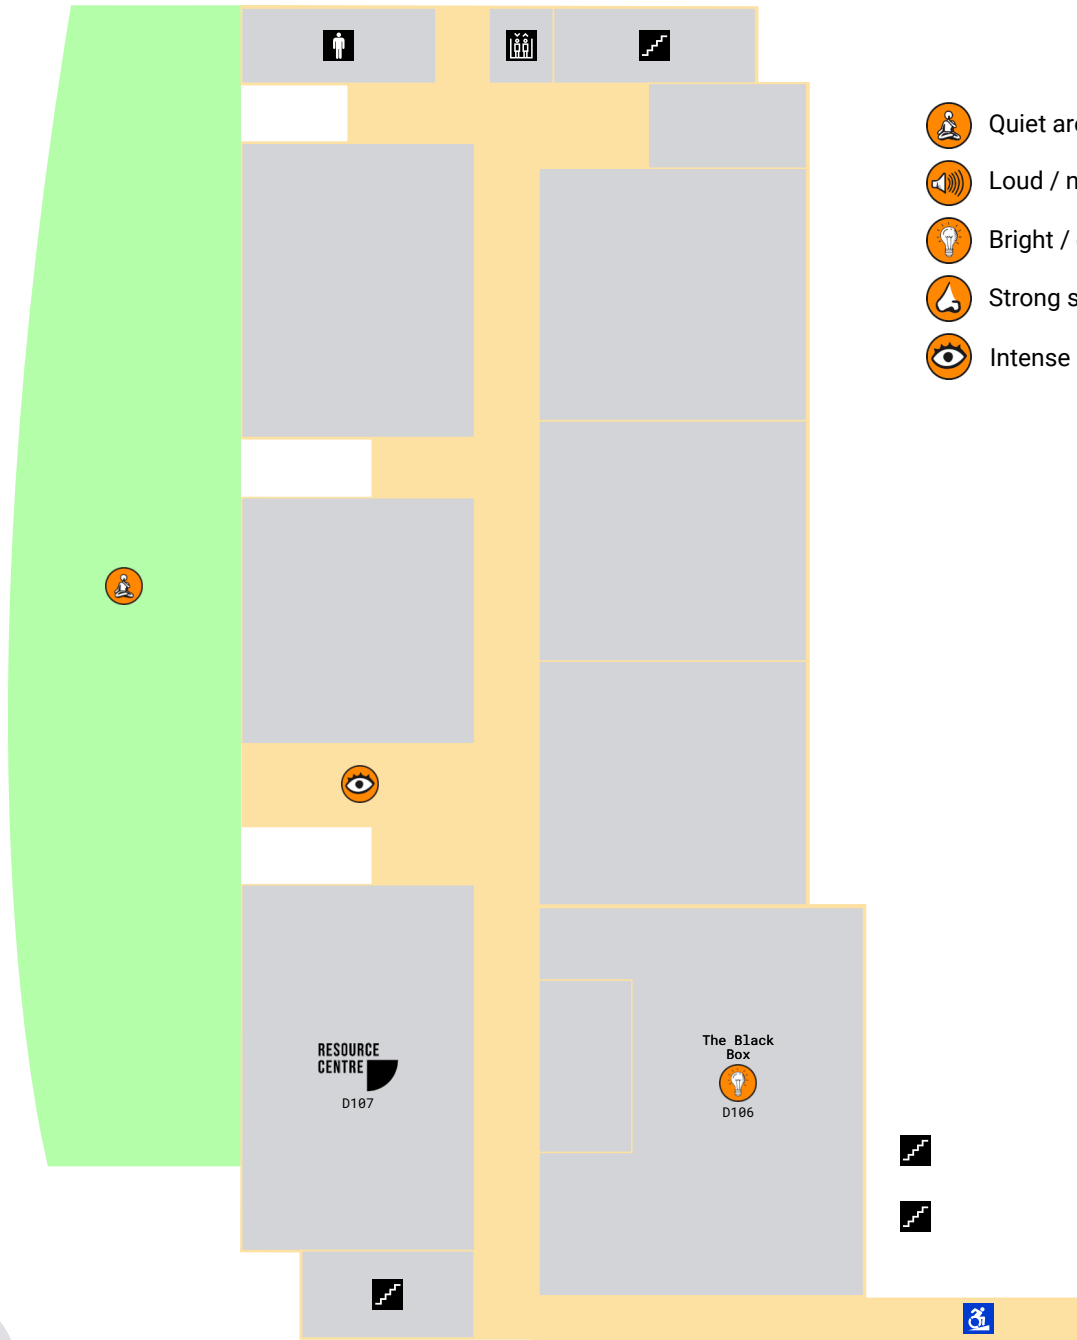

Paddington Campus Sensory Map

10/01/2023

Block D - Basement

- Quiet area
- Loud / noisy
- Bright / changing light
- Strong smells
- Intense colour

- | | | |
|--------------------|--------------------|-------------|
| Parking | Toilets | Shuttle bus |
| Accessible parking | All gender toilets | Bike rack |
| Accessible gate | Elevator | Entry gate |
| Ramp | Stairs | Help point |

Paddington Campus Sensory Map

10/01/2023

Block D - Ground Floor

- Quiet area
- Loud / noisy
- Bright / changing light
- Strong smells
- Intense colour

- | | | |
|--------------------|--------------------|-------------|
| Parking | Toilets | Shuttle bus |
| Accessible parking | All gender toilets | Bike rack |
| Accessible gate | Elevator | Entry gate |
| Ramp | Stairs | Help point |

UNSW Paddington campus is located on the unceded territory of the Gadigal people

Paddington Campus Sensory Map

10/01/2023

Block D - First Floor

- Quiet area
- Loud / noisy
- Bright / changing light
- Strong smells
- Intense colour

Paddington Campus Sensory Map

10/01/2023

Block D - Third Floor

- Quiet area
- Loud / noisy
- Bright / changing light
- Strong smells
- Intense colour

- | | | |
|--------------------|--------------------|-------------|
| Parking | Toilets | Shuttle bus |
| Accessible parking | All gender toilets | Bike rack |
| Accessible gate | Elevator | Entry gate |
| Ramp | Stairs | Help point |