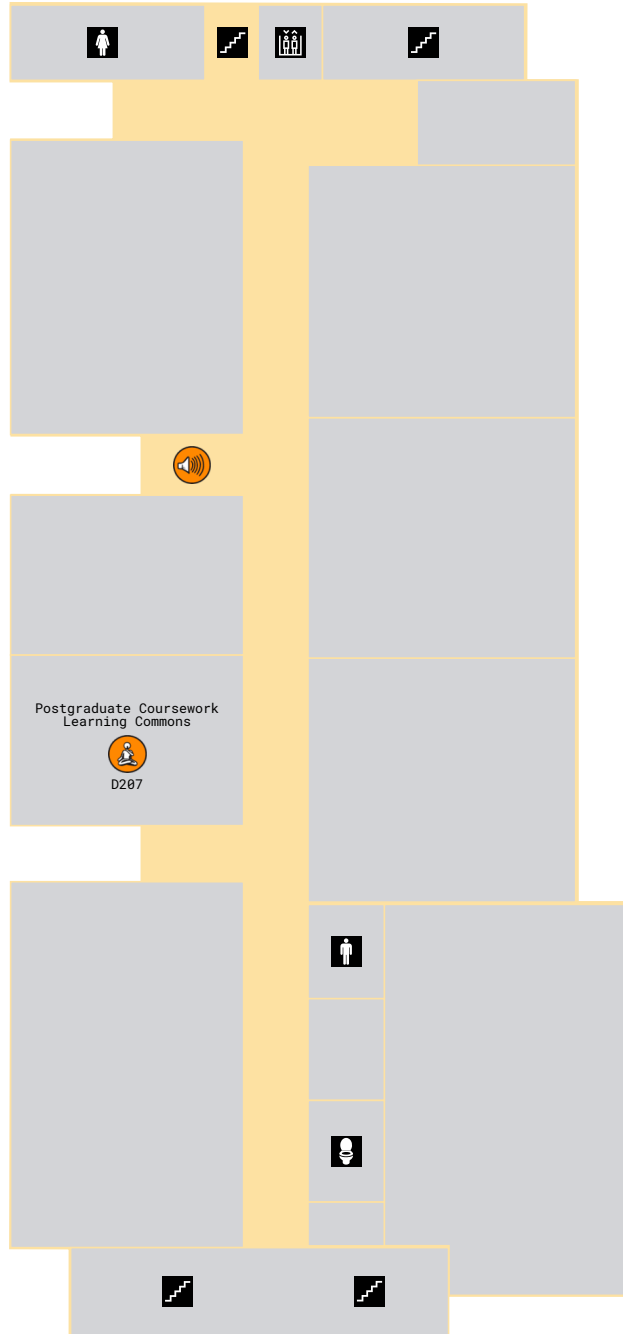

Paddington Campus Sensory Map

10/01/2023

Block D - Basement

- Quiet area
- Loud / noisy
- Bright / changing light
- Strong smells
- Intense colour

- | | | |
|--------------------|--------------------|-------------|
| Parking | Toilets | Shuttle bus |
| Accessible parking | All gender toilets | Bike rack |
| Accessible gate | Elevator | Entry gate |
| Ramp | Stairs | Help point |

UNSW Paddington campus is located on the unceded territory of the Gadigal people

Paddington Campus Sensory Map

10/01/2023

Block D - First Floor

- Quiet area
- Loud / noisy
- Bright / changing light
- Strong smells
- Intense colour

- | | | |
|--------------------|--------------------|-------------|
| Parking | Toilets | Shuttle bus |
| Accessible parking | All gender toilets | Bike rack |
| Accessible gate | Elevator | Entry gate |
| Ramp | Stairs | Help point |

Paddington Campus Sensory Map

10/01/2023

Block D - Second Floor

- Quiet area
- Loud / noisy
- Bright / changing light
- Strong smells
- Intense colour

- | | | |
|--------------------|--------------------|-------------|
| Parking | Toilets | Shuttle bus |
| Accessible parking | All gender toilets | Bike rack |
| Accessible gate | Elevator | Entry gate |
| Ramp | Stairs | Help point |