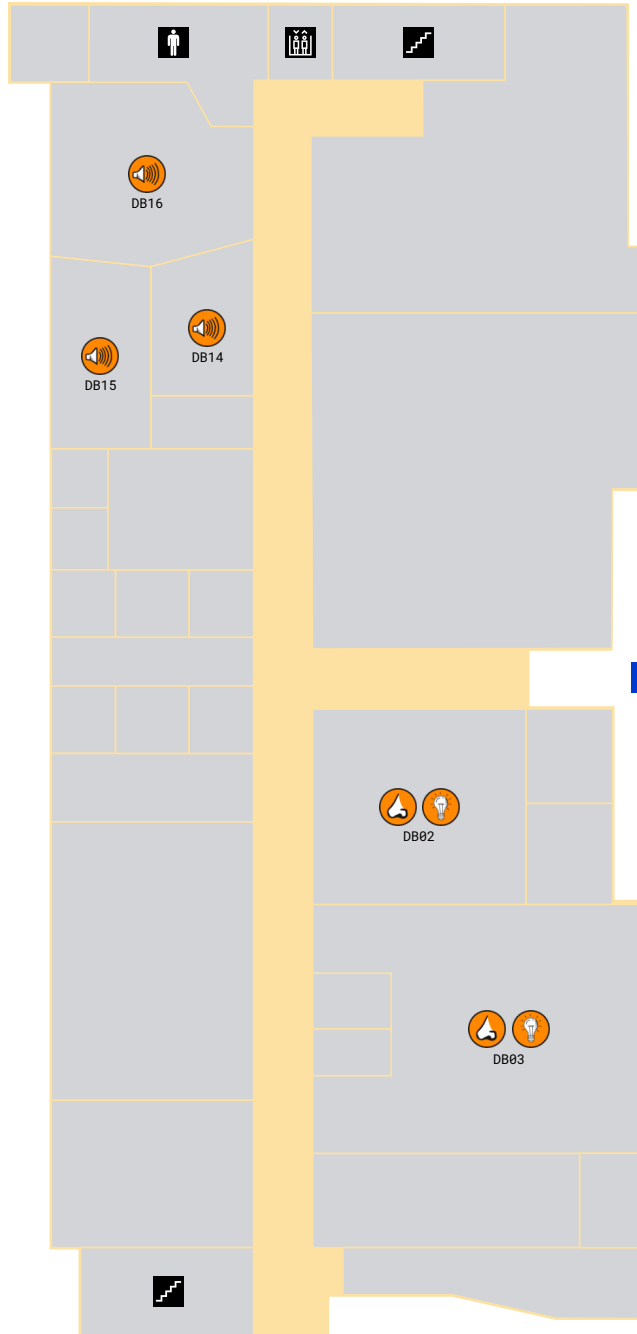

Paddington Campus Sensory Map

10/01/2023

Block D - Basement

- Quiet area
- Loud / noisy
- Bright / changing light
- Strong smells
- Intense colour

- | | | |
|--------------------|--------------------|-------------|
| Parking | Toilets | Shuttle bus |
| Accessible parking | All gender toilets | Bike rack |
| Accessible gate | Elevator | Entry gate |
| Ramp | Stairs | Help point |

Paddington Campus Sensory Map

10/01/2023

Block D - Ground Floor

- Quiet area
- Loud / noisy
- Bright / changing light
- Strong smells
- Intense colour

- | | | |
|--------------------|--------------------|-------------|
| Parking | Toilets | Shuttle bus |
| Accessible parking | All gender toilets | Bike rack |
| Accessible gate | Elevator | Entry gate |
| Ramp | Stairs | Help point |

UNSW Paddington campus is located on the unceded territory of the Gadigal people

Paddington Campus Sensory Map

10/01/2023

Block D - First Floor

- Quiet area
- Loud / noisy
- Bright / changing light
- Strong smells
- Intense colour

Paddington Campus Sensory Map

10/01/2023

Block D - Third Floor

- Quiet area
- Loud / noisy
- Bright / changing light
- Strong smells
- Intense colour

- | | | |
|--------------------|--------------------|-------------|
| Parking | Toilets | Shuttle bus |
| Accessible parking | All gender toilets | Bike rack |
| Accessible gate | Elevator | Entry gate |
| Ramp | Stairs | Help point |