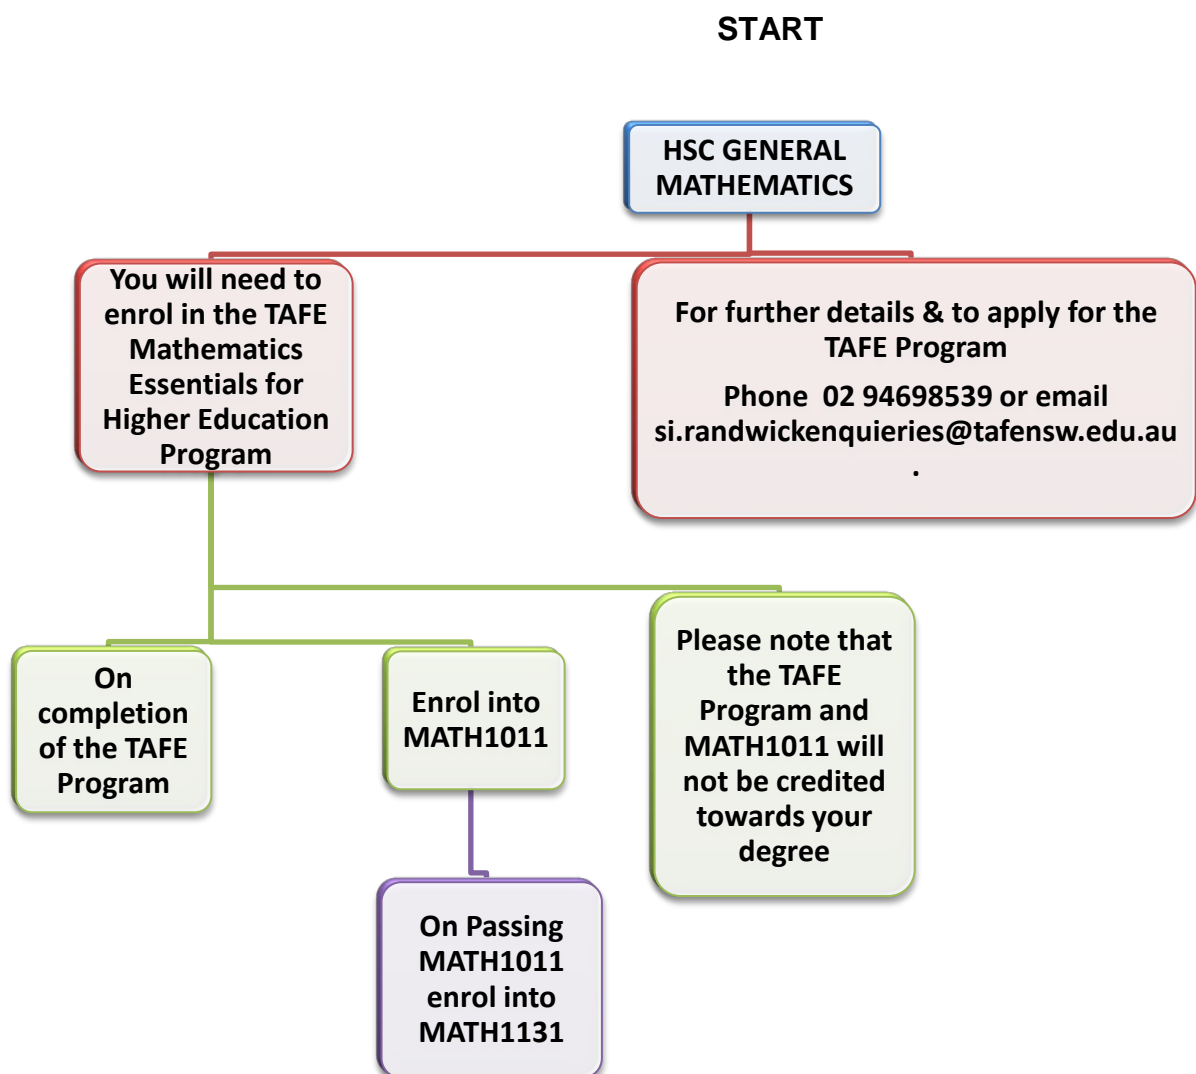

COMPLETED GENERAL MATHS & NEED TO ENROL IN MATH1131

This is what you need to do to achieve enrolment into MATH1131 Mathematics 1A

If you require further assistance please contact the Student Services Office, Red Centre, Level 3 Room 3072/3088 ph 9385-7011 or e-mail ug.mathsstats@unsw.edu.au