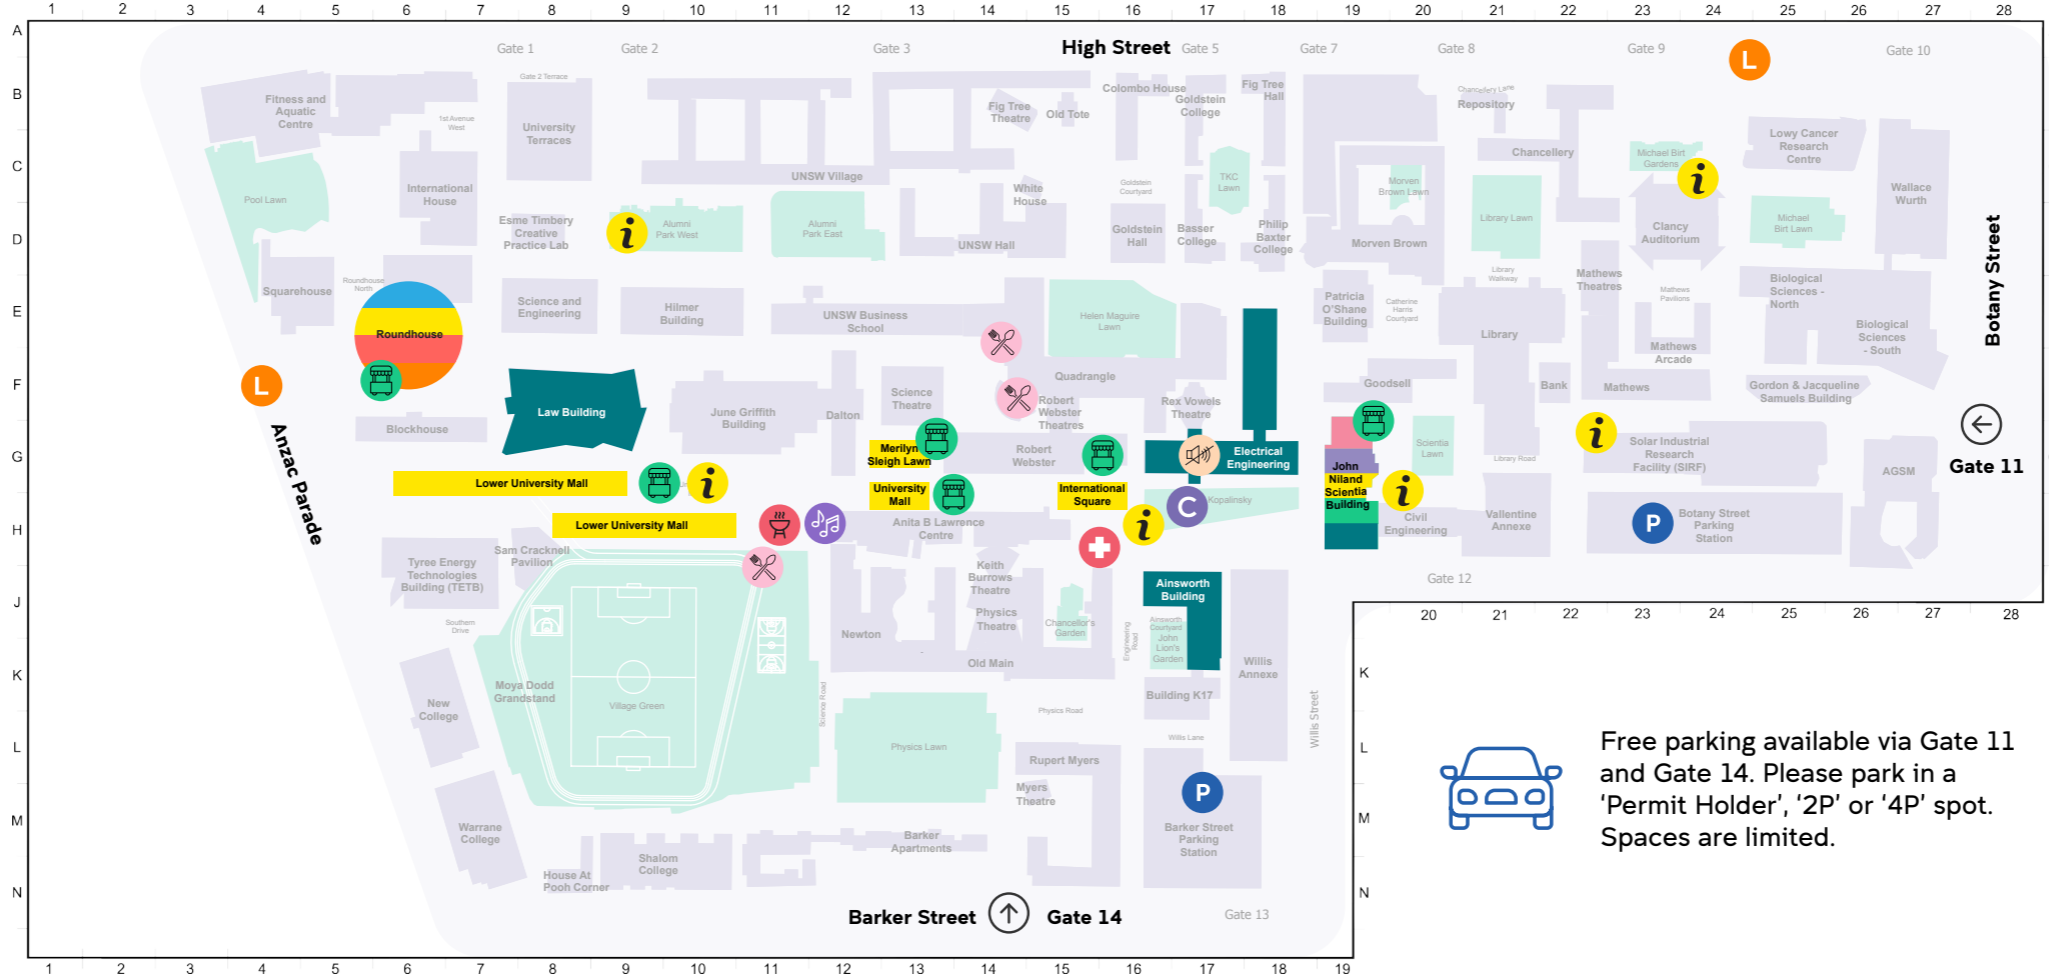

75 YEARS

UNSW Info Day

Follow us

Scan for our MazeMap

Scan the QR Code to view all 2024 Info Day Activities

CRICOS Code 00098G

Key

- Info stall
- Campus tours
- Free food
- Food vendors
- Live music
- Quiet space
  Electrical Engineering G04
- Free parking
- First aid
- Light rail
- BBQ

Advisory Zones

- **G13: Marilyn Sleign Lawn** Accommodation
- **E6: Roundhouse** Admissions (Lower campus)
- **G19: John Niland Scientia Building** Admissions (Upper campus)
- **H13: University Mall** Student Services & UAC
- **H15: International Square** Gateway & Pathways Zone
- **H9: Lower University Mall** Student Life Zone: Clubs & Societies
- **G19: John Niland Scientia Building (Leighton Hall)** Arts, Design & Architecture
- **G19: John Niland Scientia Building (Galleries)** Business
- **E6: Roundhouse** Engineering
- **G19: John Niland Scientia Building (Leighton Hall)** Law & Justice
- **E6: Roundhouse** Medicine & Health
- **E6: Roundhouse** Science

Lectures

- **J17: Ainsworth Building** Ainsworth Theatres
- **G17: Electrical Engineering Building** Electrical Engineering Theatres
- **F8: Law Building** Law Theatre
- **G19: John Niland Scientia Building** Ritchie Theatre

UNSW Info Day

18 December 2024

Welcome to Info Day

Discover what studying at UNSW is all about! Get personalised advice on your study options, attend lectures and join a campus tour.

Acknowledgement of Country

UNSW acknowledges the Bedegal, Gadigal and Ngunnawal people, who are the Traditional Custodians of, and whose communities remain connected to, the unceded territories on which the University's main campuses are located. We pay our respects to Aboriginal and Torres Strait Islander Elders past and present for their custodianship of Country, and celebrate the cultural knowledge, stories, songlines, ancestors and dreamings of Aboriginal and Torres Strait Islander people, the First Peoples of Australia.

Toilets are available across campus so follow directional signage or speak to a friendly Student Ambassador or staff member for the nearest location.