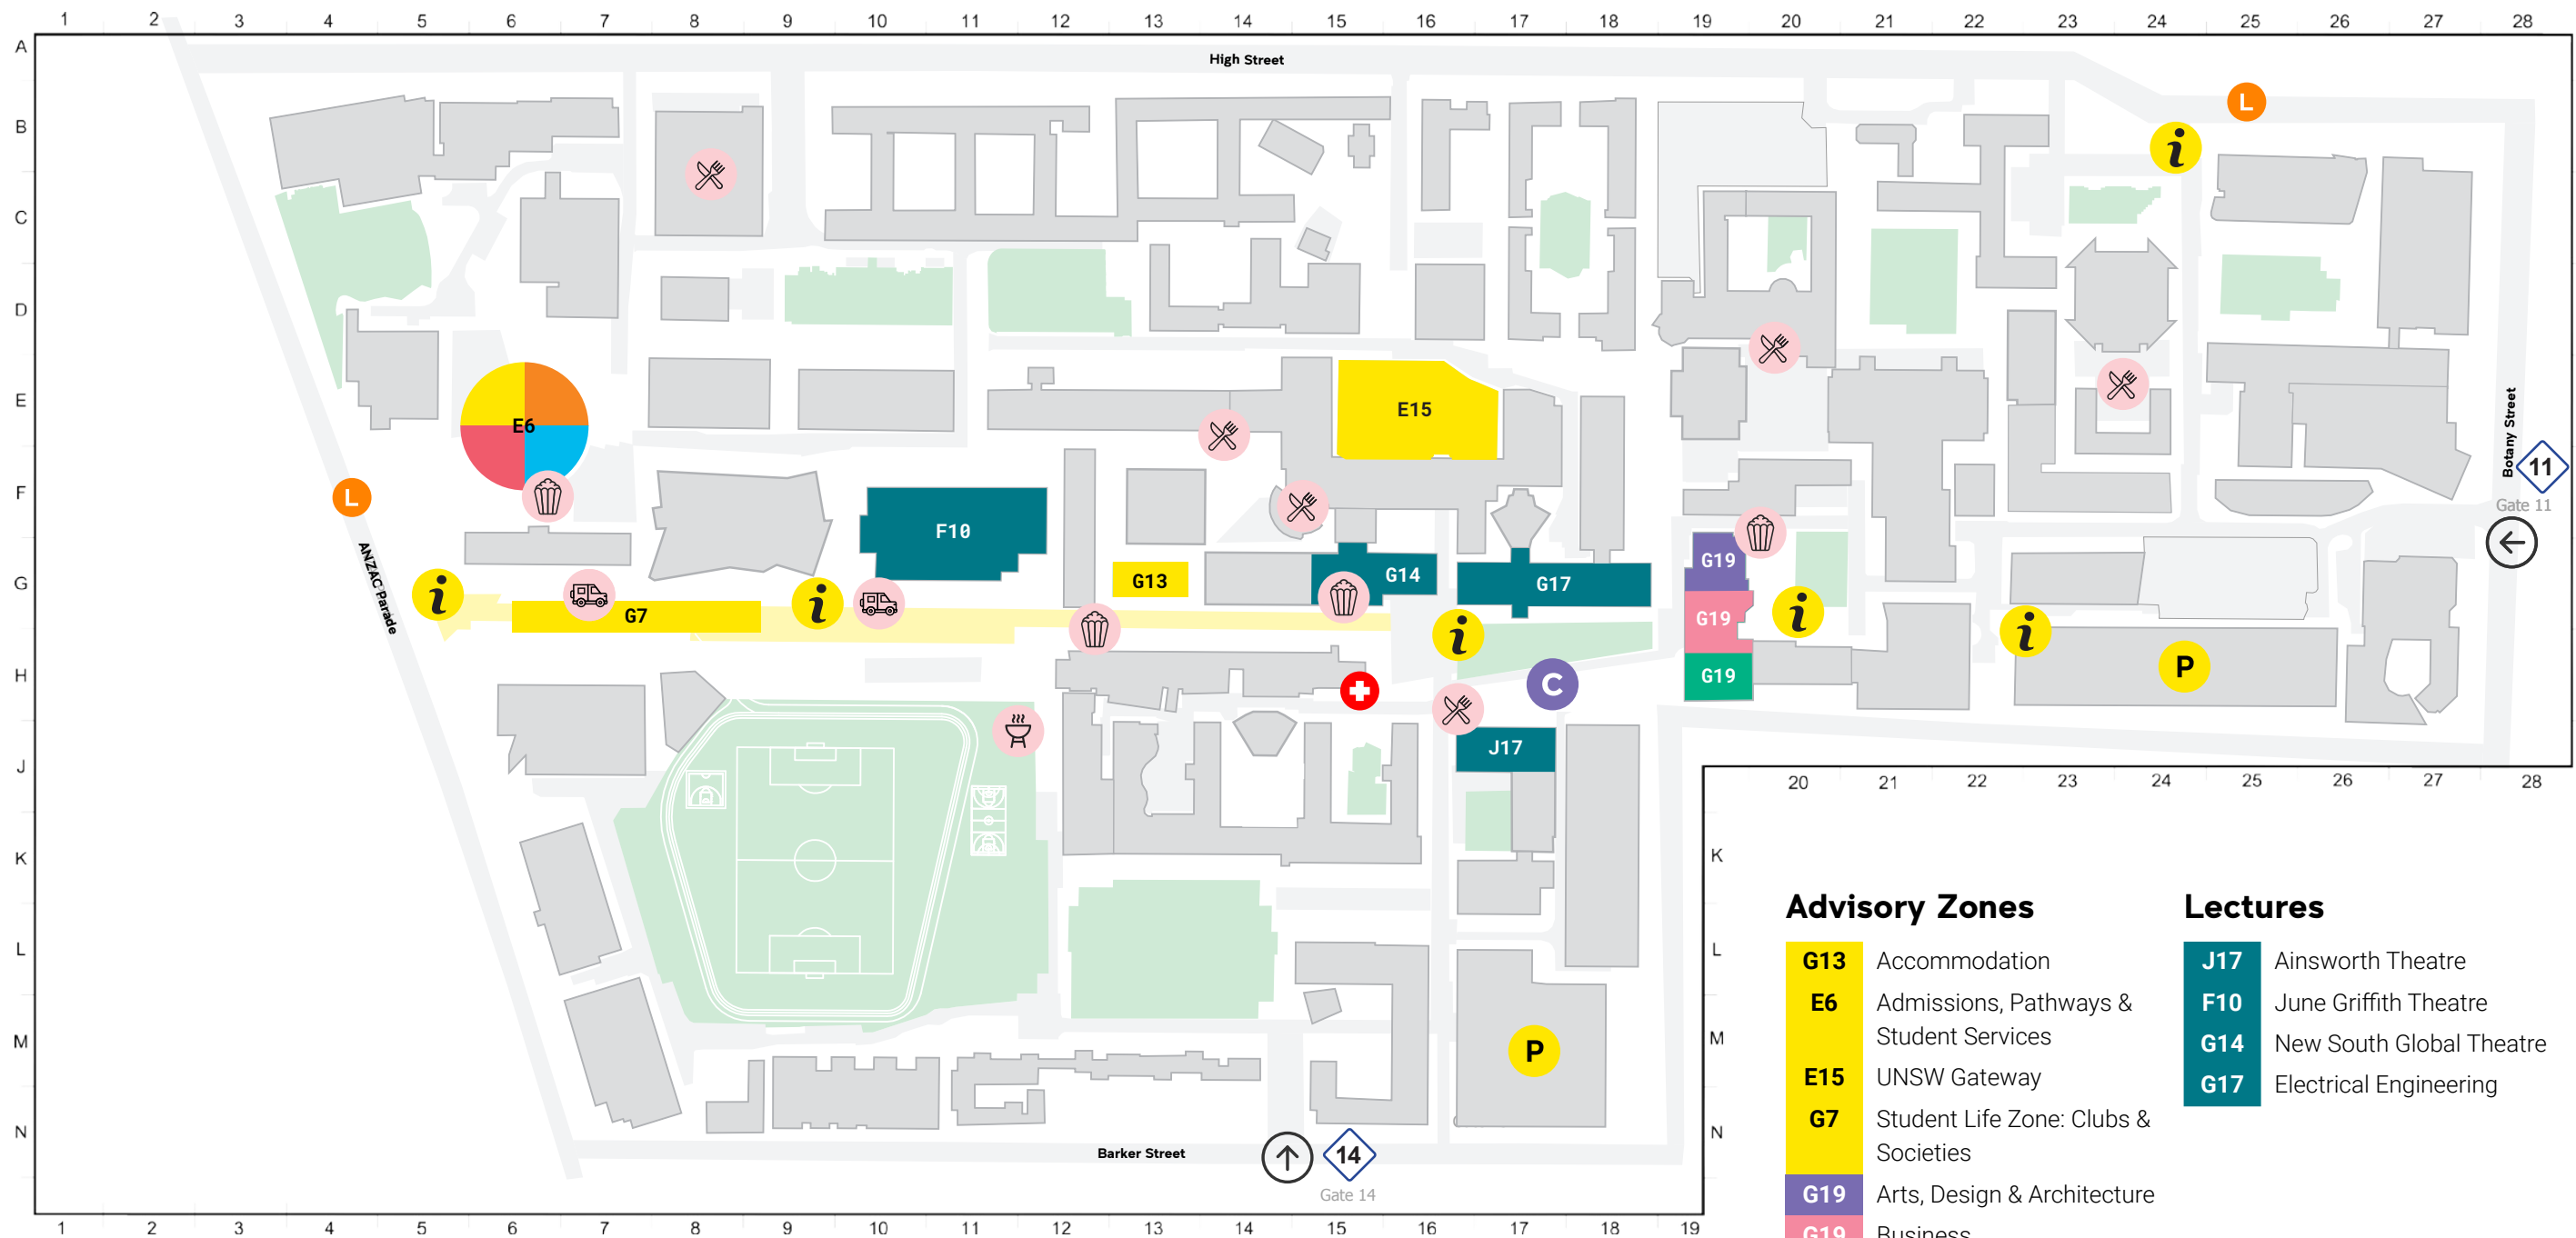

**Medicine & Health**

Medicine & Health Advisory Zone	All day	Roundhouse	E6
---------------------------------	---------	------------	----

**Lectures**

Medicine & Health	11.30 am - 12.00 pm 1.00 pm - 1.30 pm	New South Global Theatre, Robert Webster Building	G14
-------------------	--	---	-----

**Science**

Science Advisory Zone	All day	Roundhouse	E6
-----------------------	---------	------------	----

**Lectures**

Science	12.15 pm - 12.45 pm 1.45 pm - 2.15 pm	New South Global Theatre, Robert Webster Building	G14
---------	--	---	-----

Join our free wi-fi

Follow us

@unsw

@unswsydney

@unsw

UNSW

**Advisory Zones**

- G13** Accommodation
- E6** Admissions, Pathways & Student Services
- E15** UNSW Gateway
- G7** Student Life Zone: Clubs & Societies
- G19** Arts, Design & Architecture
- G19** Business
- E6** Engineering
- G19** Law & Justice
- E6** Medicine & Health
- E6** Science

Toilets are available across campus so follow directional signage or speak to a friendly Student Ambassador or staff member for the nearest location.

Free parking available via Gate 11 and Gate 14. Please park in a 'Permit Holder', '2P' or '4P' spot. Spaces are limited.