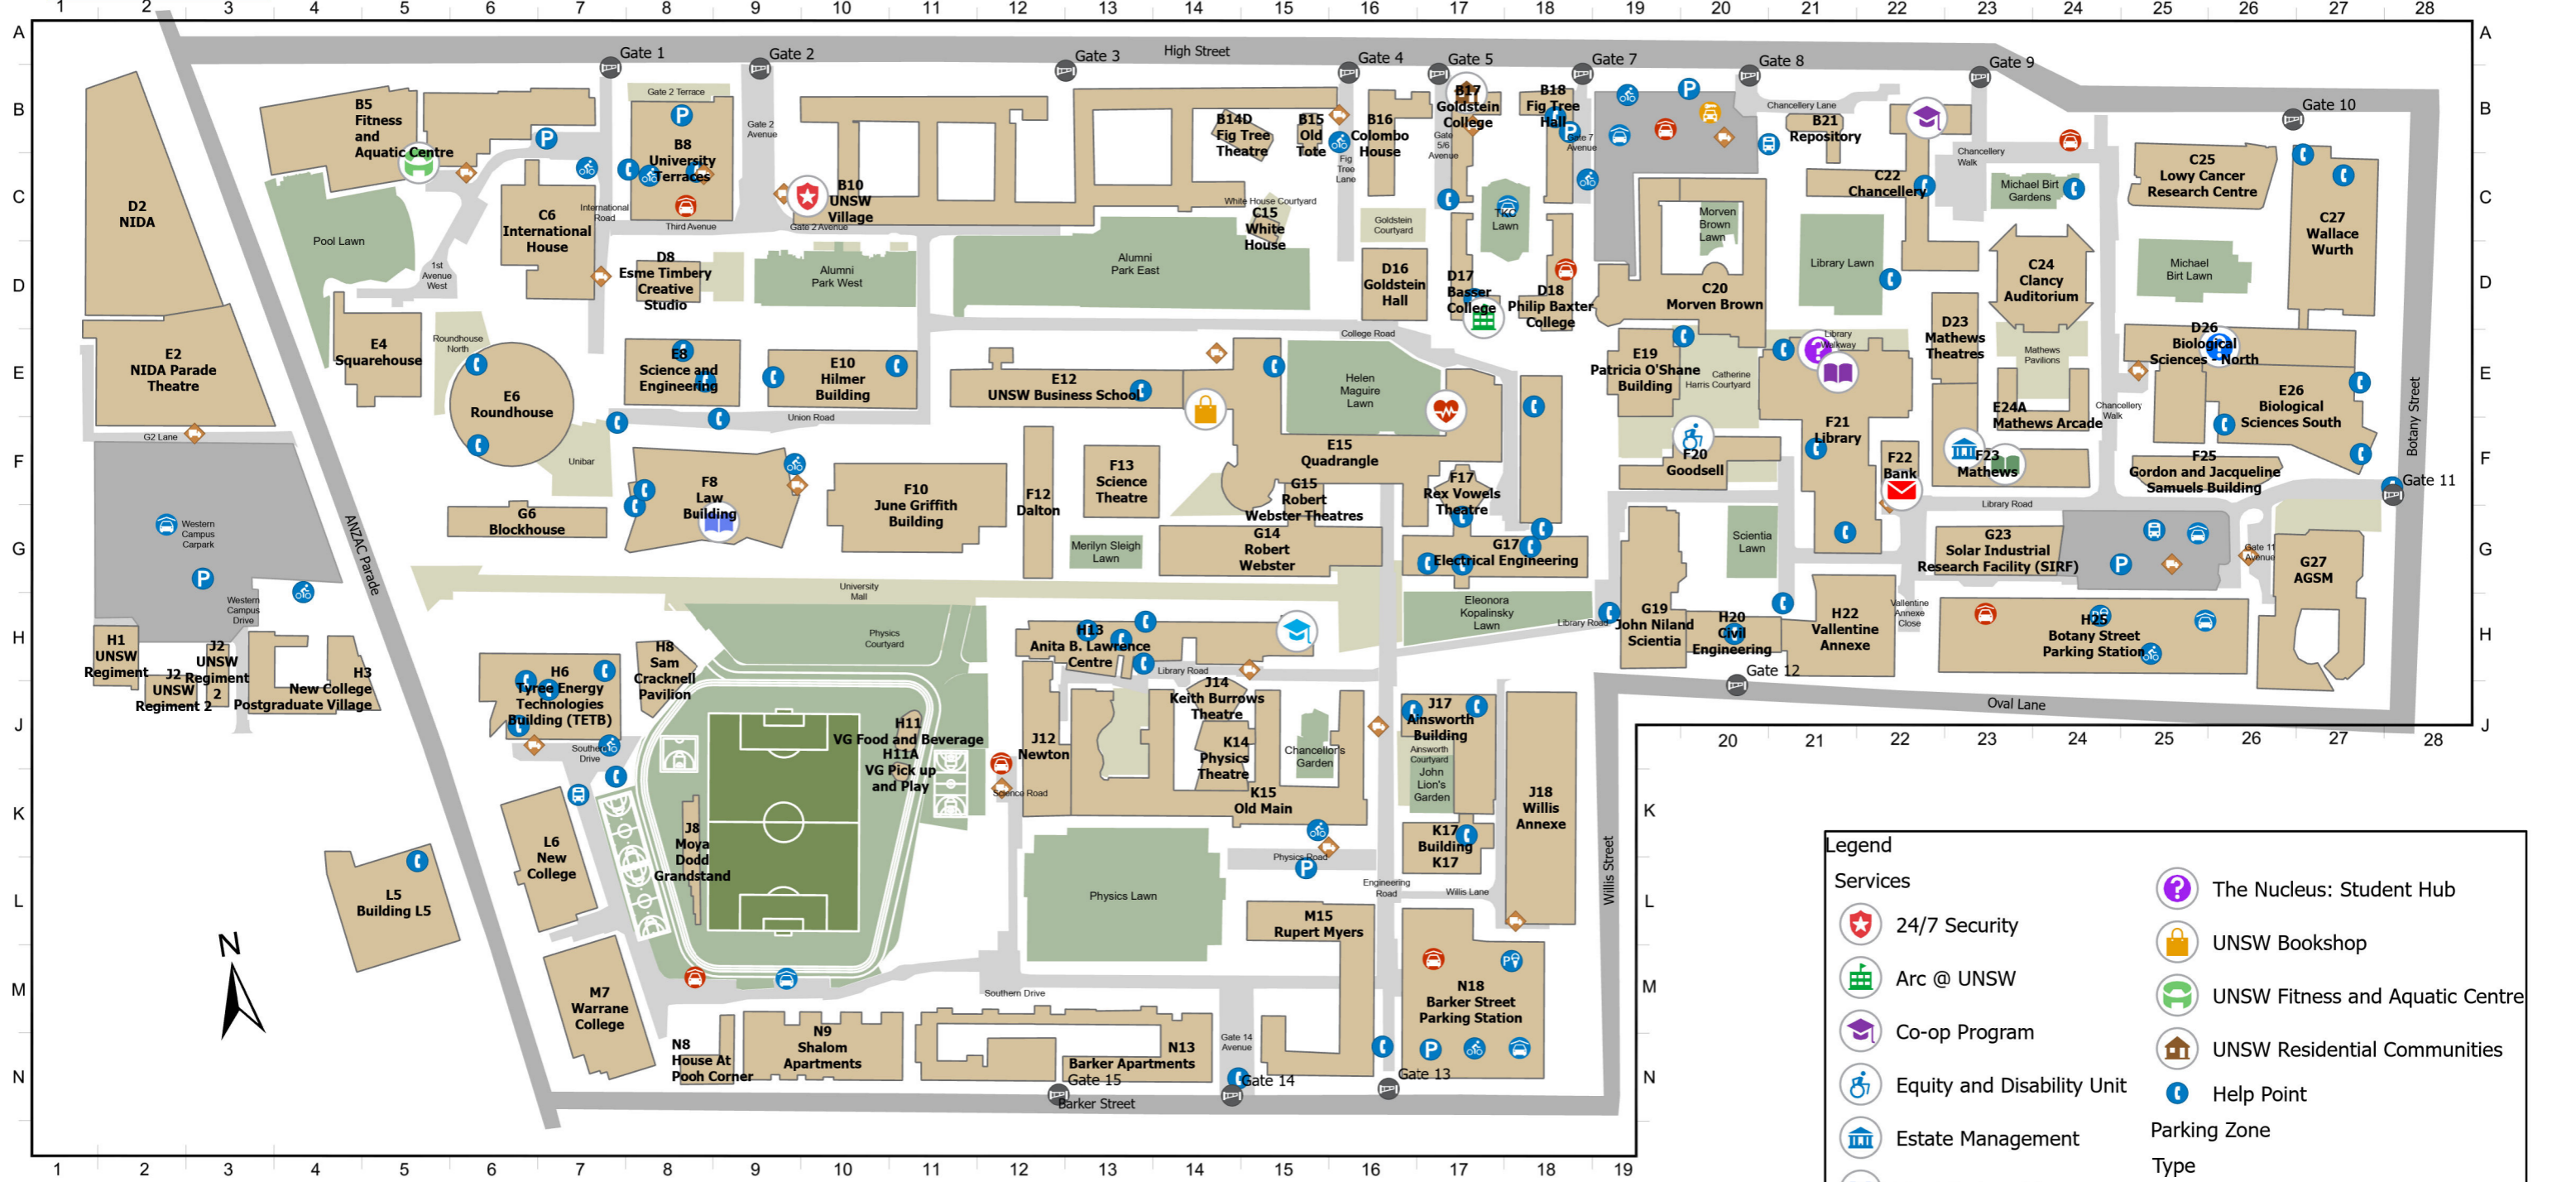

Kensington Campus Map

Legend

24/7 Security	The Nucleus: Student Hub
Arc @ UNSW	UNSW Bookshop
Co-op Program	UNSW Fitness and Aquatic Centre
Equity and Disability Unit	UNSW Residential Communities
Estate Management	Help Point
Freehills Law Library	Parking Zone
Future Students	Bus Bay
IT Walk-in Service Centre	Accessible
Library	Go Get
Medical Centre	Loading Zone
Post Office	Meter/Permit
Print Centre	Meters
	Motorbike
	Permit
	Reserve